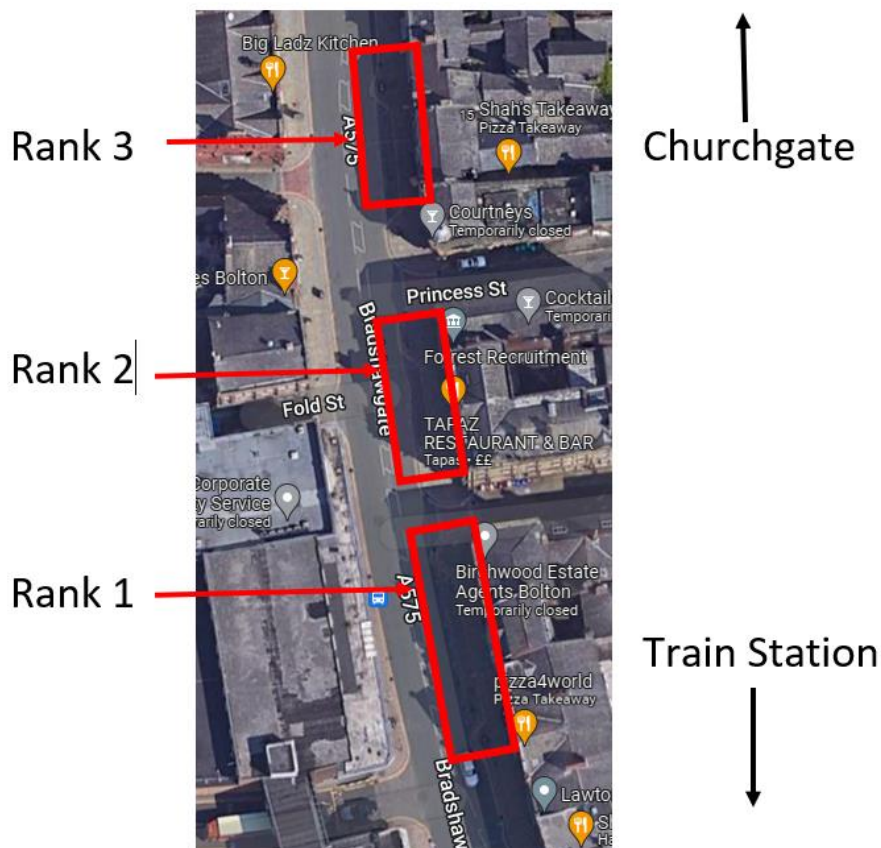

## Use of the Hackney Carriage Rank on Bradshawgate in Bolton

Please can we remind drivers that the Hackney ranks on Bradshawgate must be used in order **starting at rank 1** for pick ups. Ranks 2 and 3 are for queuing only and are feeder ranks as per below.

The use of ranks incorrectly is causing confusion for members of the public and creates serious safety and congestion issues and must be addressed.

The taxi marshals have been advised and will direct customers and drivers correctly. The front of the rank is clearly indicated with a feather flag.

Rank 1 – Between Silverwell Street and Wood Street

Rank 2 - Between Wood Street and Princess Street

Rank 3 - Between Princess Street and Churchgate

Thank you in advance for your assistance and appreciate your support.