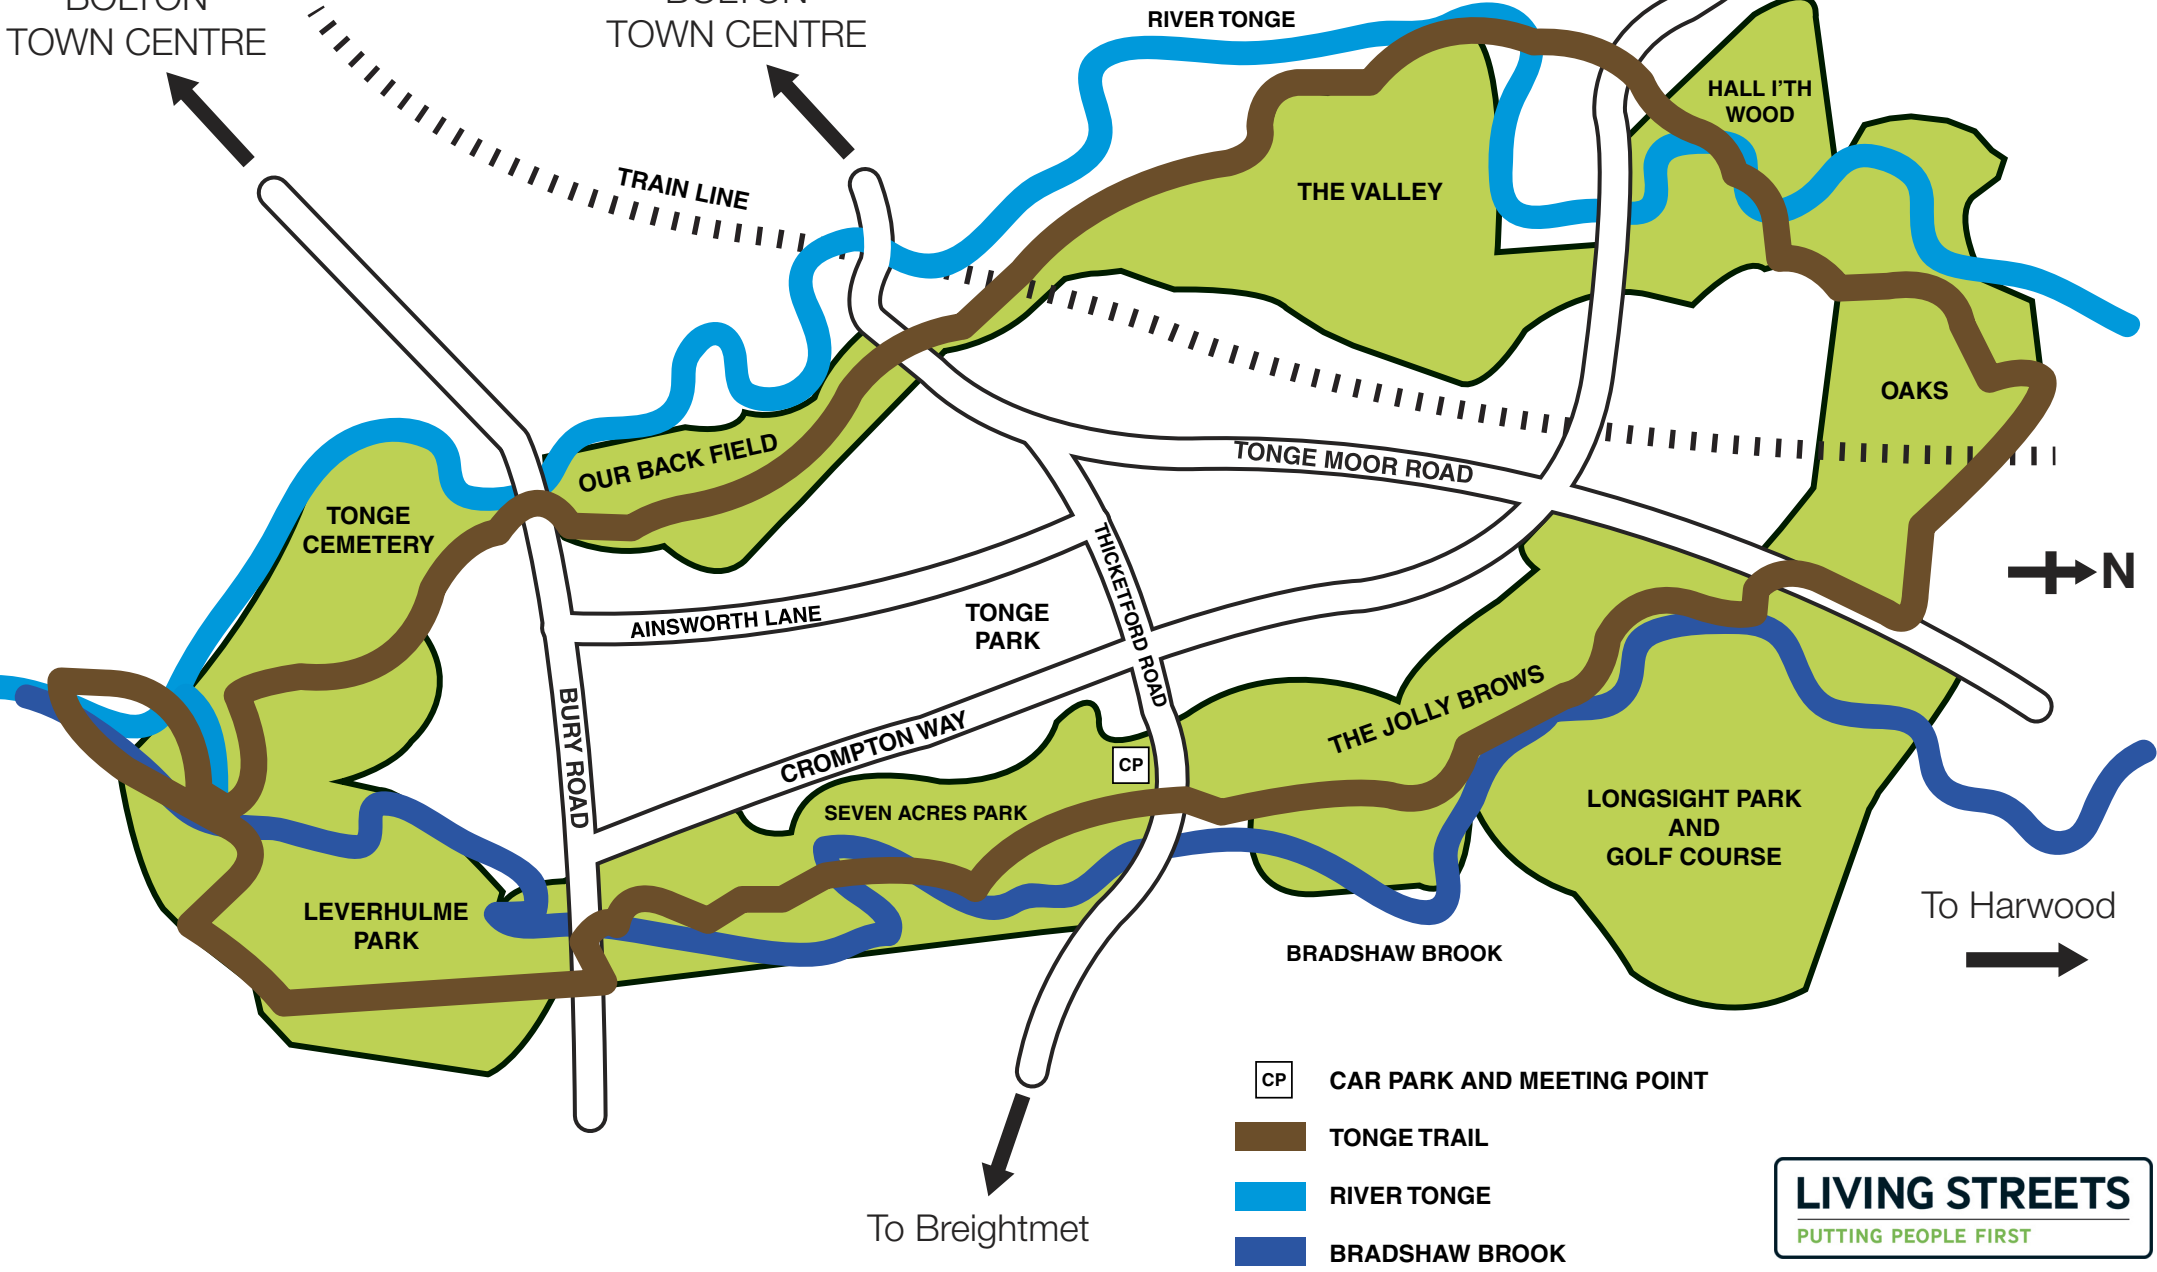

TONGE TRAIL

EIGHT MILES OF HERITAGE

TO BOLTON TOWN CENTRE

TO BOLTON TOWN CENTRE

- CP CAR PARK AND MEETING POINT
- TONGE TRAIL
- RIVER TONGE
- BRADSHAW BROOK

LIVING STREETS
PUTTING PEOPLE FIRST